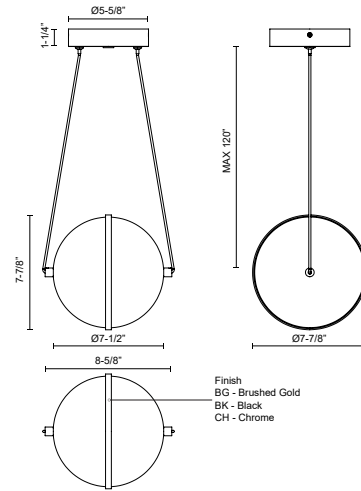

ARIES PD76708

PENDANTS

PROJECT

SPECIFICATION DETAILS

Fixture Dimensions	L8-5/8" x W7-7/8" x H7-7/8"
Light Source	LED with DC Driver
Wattage	11W
Total Lumens	800lm
Delivered Lumens	BG-803lm; BK-775lm; CH-818lm;
Voltage	120V
Color Temperature	3000K
CRI (Ra)	90CRI
Optional Color Temps	2700K - 5000K Available, Minimum Order Quantities Apply
LED Rated Life	50,000 hours
Dimming	100% - 10%, TRIAC or ELV Dimmer (Not Included)
Diffuser Details	Clear External Acrylic
Glass Details	Frosted Internal Glass
Adjustable	Yes
Wire Length	120" Max
Wire Type	Black
Minimum Hang Height	12"
Sloped Ceiling Adaptable	Yes
Location	Dry
Illumination Direction	Up/Down
CEC Title 24 JA8	Yes, JA8-2022
Canopy Dimensions	D5-5/8" x H1-1/4"
Paint Finish	BG01; BK01; CH01;

* For custom options, consult factory for details.

* For warranty information, please visit www.kuzcolighting.com/warranty

DESCRIPTION

The celestial spheres of the Aries Collection create a one-of-a-kind space that's quite literally out of this world. This fantastic displace of floating light makes a superb statement piece in any style home. Each of the three incredible finishes offers completely adjustable lengths up to 120". The gyroscope-like spheres can also be adjusted for optimal lighting from the interior frosted glass accents

Center Canopy Option

KUZCO

CANADA: 19054 28TH AVENUE - SURREY, BC V3Z 6M3

USA: 3035 E. LONE MOUNTAIN ROAD - LAS VEGAS, NV 89081

WWW.KUZCOLIGHTING.COM

© 2023 KUZCO LIGHTING. ALL RIGHTS RESERVED.

COMMENT