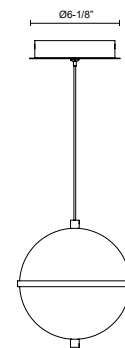

Center Canopy Option

KUZCO

CANADA: 19054 28TH AVENUE - SURREY, BC V3Z 6M3

USA: 3035 E. LONE MOUNTAIN ROAD - LAS VEGAS, NV 89081

WWW.KUZCOLIGHTING.COM

© 2023 KUZCO LIGHTING. ALL RIGHTS RESERVED.

COMMENT